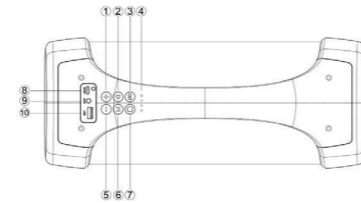

Product Details:

1. Forward/Volume Up	7. Power On/Off
2. Play/Pause	8. Charging Jack
3. TWS Button	9. AUX Port
4. Battery Indicator	10. USB Port
5. Backward/Volume Down	
6. Mode Button (turn among Bluetooth, USB disk, FM radio and AUX-IN)	

Power On/Off

Long-press the Power button to turn the speaker on, short-press the Power button to turn the speaker off.

Bluetooth:

1. Turn the power button to "ON", the speaker will make a tone, the Power button turn blue and blink quickly.
2. The speaker enter Bluetooth mode automatically.
3. Activate Bluetooth of mobile phone and search for device name "Blaupunkt BTS" then connect it. The power button stop blinking and make a tone once connected.
4. Play the music from your mobile phone and enjoy.
5. Long-press Forward or Backward button on the device or operate on Mobile phone to select songs you like.
6. Short-press Forward or Backward button to adjust volume up and down. Or adjust the mobile phones' volume.
7. Short-press Play/Pause button on the device or operate on Mobile phones to play/pause the music.
8. Long-press Play/Pause button to activate voice assistant SIRI/GOOGLE ASSISTANT.
9. If need to disconnect the current Bluetooth connection, long-press TWS button to disconnect.

TWS Function:

1. Turn on two identical speakers you want to pair, both under BT mode. Only need to set one of the two units.
2. Short-press the TWS button, speaker will make a tone and start to pair, a tone will be audible again and TWS button will keep lighting after paired successfully.
3. Make Bluetooth connection with your mobile phone to play music by the two paired Speakers to create more powerful surround sound effect.
4. When you want to exit the TWS mode, short-press the "TWS" button again.

1. Once two units paired with TWS, when they both are turned on next time within effective range, they will be automatically paired again(When two units TWS connected, if you manually operate to disconnect the TWS connection, next time when you turn on the two units, they will not automatically paired again).

Playing music from USB disk:

1. Turn the Power button to "ON".
2. Insert USB flash disk into slot, the speaker will play the stored music automatically.
3. Under playing mode, long-press Forward or Backward button to select songs you like, short-press to adjust the volume up and down.
4. Short-press Play/Pause to play or pause.

Remark: Under Bluetooth playing mode, insert USB disk will disconnect the Bluetooth and switch to play the USB disk. You can short-press the MODE button to switch to Bluetooth mode again.

FM Radio:

1. Under FM radio state, the audio cable provided treat as antenna. Please Insert the audio cable to get best FM signal before using.
2. Turn the power button to "ON", short-press the "MODE" button to enter radio state.
3. Under radio mode, Long-press "Play/Pause" button to auto search the FM Channel and store it automatically.
4. Short-press "Play/Pause" button to mute the speaker.