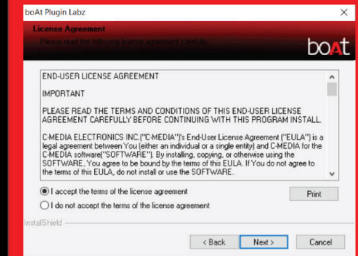

Step 2. Click 'I accept the terms of the license agreement' and then 'Next'