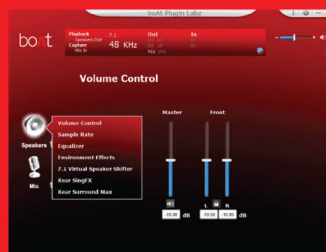

Speaker Customization: