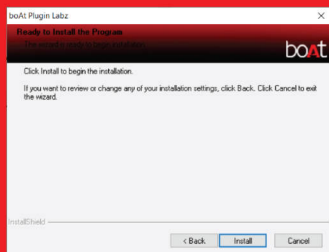

Step 3. Click 'Install' to begin installation