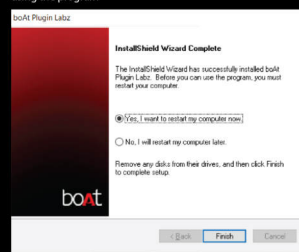

Step 4. Click 'Finish' to restart the computer before you begin using the program