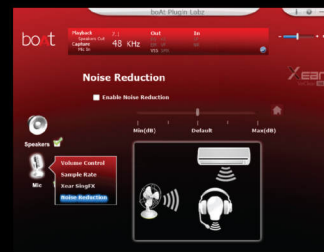

Microphone Customization: