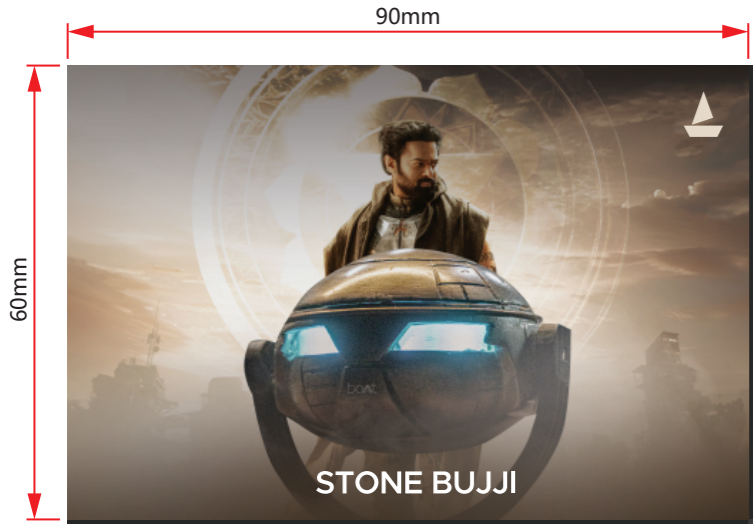

BUJJI说明书

尺寸: 90mm X 60mm (折好后尺寸)
工艺说明: 双面印刷, 128g铜版纸.

boat

STONE BUJJI

Thank you for purchasing boAt Stone BUJJI. You are now just a step away from the realm of pure audio bliss. Please follow this user manual carefully in case of any doubts and difficulties that arise. Please note that playtime will vary depending on the selected volume level. You can stay plugged into the sound via Bluetooth wireless technology. This portable speaker has been designed with a smooth interface that requires minimum efforts.