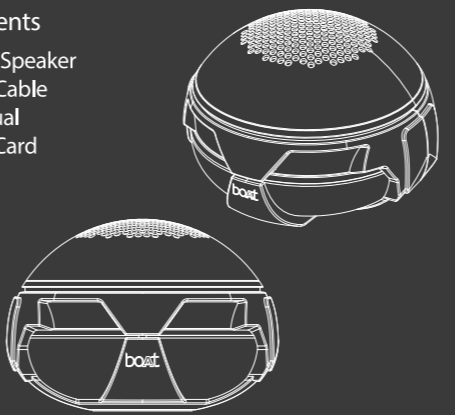

BUJJI说明书

尺寸: 90mm X 60mm (折好后尺寸)
工艺说明: 双面印刷, 128g铜版纸.

boat

STONE BUJJI

Thank you for purchasing boAt Stone BUJJI. You are now just a step away from the realm of pure audio bliss. Please follow this user manual carefully in case of any doubts and difficulties that arise. Please note that playtime will vary depending on the selected volume level. You can stay plugged into the sound via Bluetooth wireless technology. This portable speaker has been designed with a smooth interface that requires minimum efforts.

Package Contents

- 1x Bluetooth Speaker
- 1x Charging Cable
- 1x User Manual
- 1x Warranty Card

Basic Functions:

- Increase Volume: Short press the + button in steps to increase the volume
- Decrease Volume: Short press the - button in steps to decrease the volume
- Play/Pause Music: Short press the ▶ button to play/pause the track
- Previous Track: Long press the = button to return to the previous track
- Next Track: Long press the + button to skip to the next track
- Answer Incoming Calls: Short press the r button to answer an incoming call
- Hang Up Calls: Short press the ▶ button to end ongoing calls
- Reject Incoming Calls: Long press the ▶ button to reject an incoming call
- Redial: Quickly press the ▶ button thrice to redial the last contacted number
- Reset: Use a pointed object to prick the reset button near the Type-C Slot to set the speaker to default settings
- Voice Assistant: Double press the r button to activate the default voice assistant (Google voice assistant/Siri)