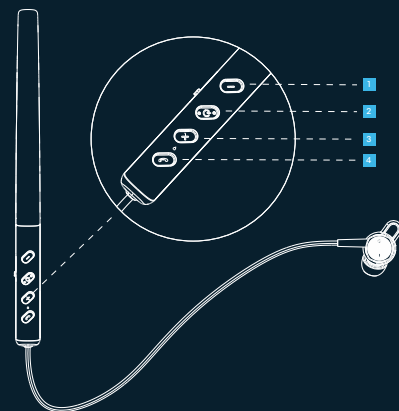

Get ready for MORE, for a LIFE of WoW with your all new GOKIXX 651. We strongly recommend you go through this manual completely before beginning to use the product as it contains important technical information to ensure you have a seamless audio experience. It can also be referred to in times of difficulty.

PACKAGE CONTENTS

- 1 x Charging Cable
- 1 X Charging Case
- 2 X Additional Ear Muffs
- 1 X Warranty card
- 1 X Manual

FUNCTION INDICATION

- [-] Button: Volume down, previous song
- [+] Button: Volume up, next song
- [Power] Power on/off, music play /pause
- [Call] Answer/end call, activate SIRI

PAIRING DEVICE

Pairing steps for mobile:

- Turn on neckband: Press and hold the power on/off button, the blue and red indicator flashes alternately, and then enter into pairing mode.
- Search bluetooth: Keep the neckband closed to mobile within 1m range.
- Pairing successfully: When there is a product named GOKIXX 651 spotted in your Bluetooth search, select the device, neckband indicator will flash blue light to indicate a successful connection.
- GOKIXX 651 will automatically be connect the paired device, when the device is switched on the second time onwards.

HOW TO USE

Answer call End call Reject call	When call is coming, will have ring on the neckband, and can answer call on the neckband by pressing the calling button End call: Press the calling button when call is over Reject call: Long press the calling button when call is coming
Redial	Double click the calling button to redial last call number
Music play/pause	Click the power on/off button
Previous/next song	Previous song: Hold and press the "-" Next song: Hold and press the "+"
Volume up/down	Volume up: Press the "+" Volume down: Press the "-"
Siri	Long press the calling button to activate siri
Cleaning the neckband	Use the clean soft cloth to wipe the surface