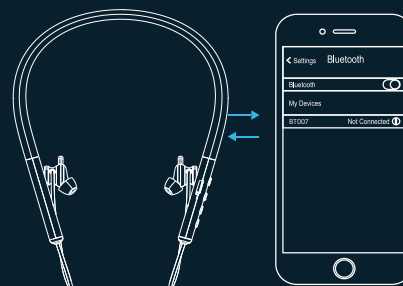

PACKAGE CONTENTS

- 1 x Charging Cable
- 1 X Charging Case
- 2 X Additional Ear Muffs
- 1 X Warranty card
- 1 X Manual

FUNCTION INDICATION

- [-] Button: Volume down, previous song
- [+] Button: Volume up, next song
- [Power] Power on/off, music play /pause
- [Call] Answer/end call, activate SIRI

PAIRING DEVICE

Pairing steps for mobile:

- Turn on neckband: Press and hold the power on/off button, the blue and red indicator flashes alternately, and then enter into pairing mode.
- Search bluetooth: Keep the neckband closed to mobile within 1m range.
- Pairing successfully: When there is a product named GOKIXX 651 spotted in your Bluetooth search, select the device, neckband indicator will flash blue light to indicate a successful connection.
- GOKIXX 651 will automatically be connect the paired device, when the device is switched on the second time onwards.

HOW TO USE

Answer call End call Reject call	When call is coming, will have ring on the neckband, and can answer call on the neckband by pressing the calling button End call: Press the calling button when call is over Reject call: Long press the calling button when call is coming
Redial	Double click the calling button to redial last call number
Music play/pause	Click the power on/off button
Previous/next song	Previous song: Hold and press the "-" Next song: Hold and press the "+"
Volume up/down	Volume up: Press the "+" Volume down: Press the "-"
Siri	Long press the calling button to activate siri
Cleaning the neckband	Use the clean soft cloth to wipe the surface